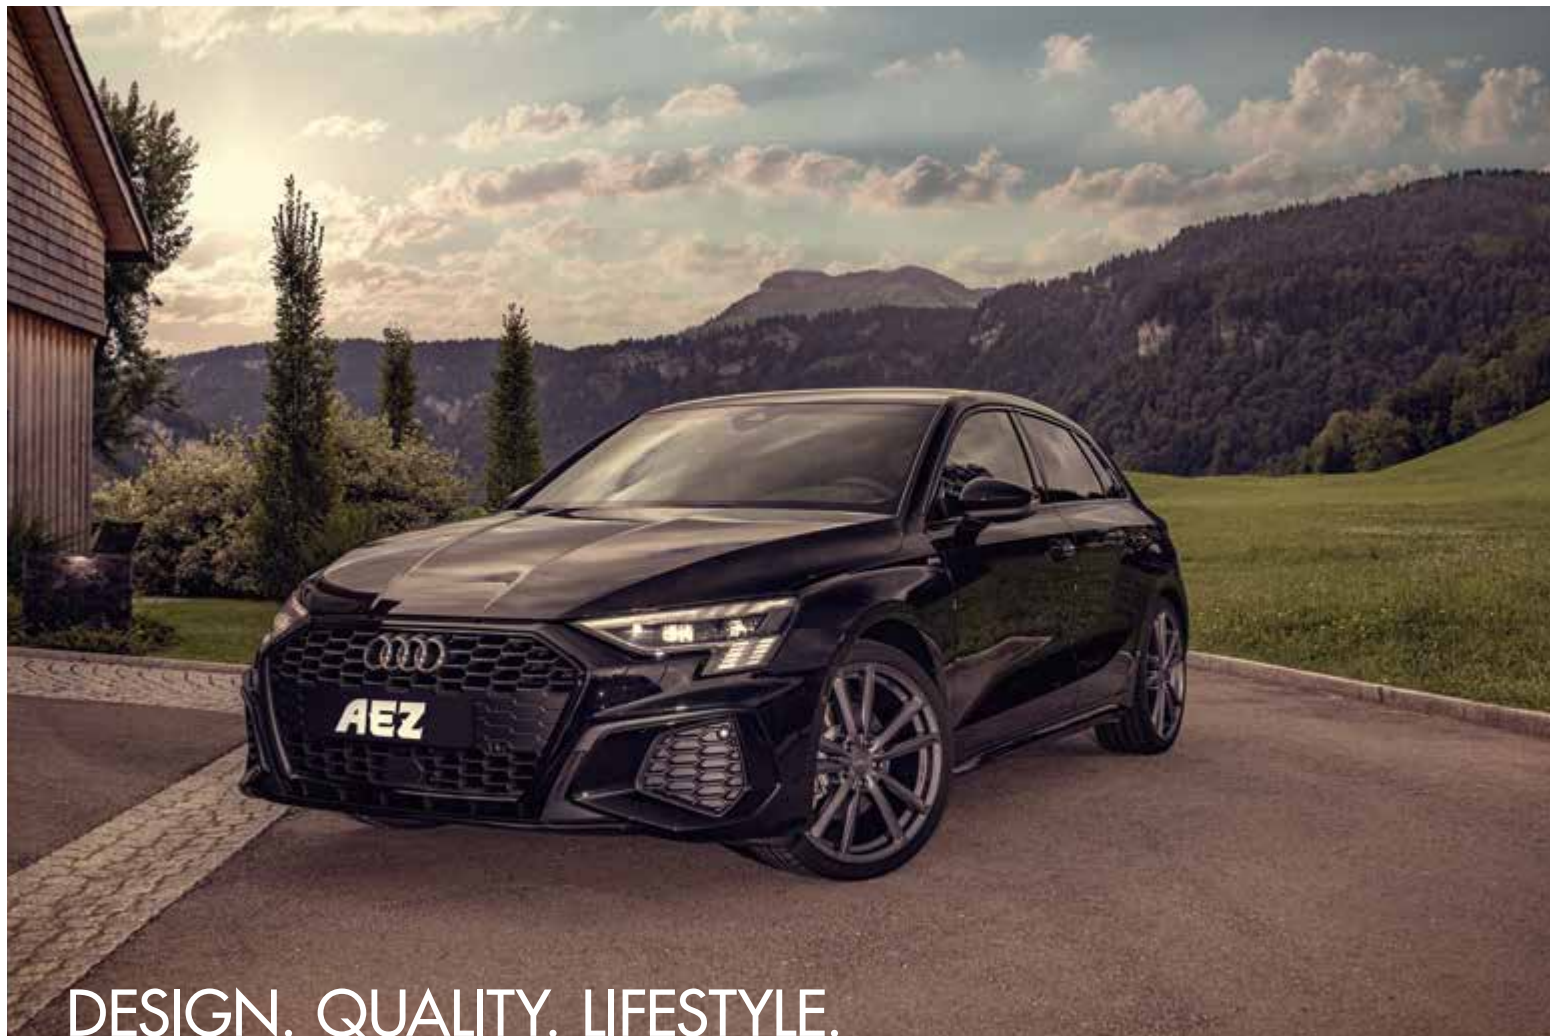

DESIGN. QUALITY. LIFESTYLE.

AEZ LEIPZIG dark | 20" – 22"

AEZ
AEZ-WHEELS.COM

PERFEKT FÜR SUV's

schwarz glänzend/frontpoliert

Dimension
9,0 x 20
9,5 x 21
10,5 x 21
9,5 x 22
10,5 x 22

DESIGN. QUALITY. LIFESTYLE.