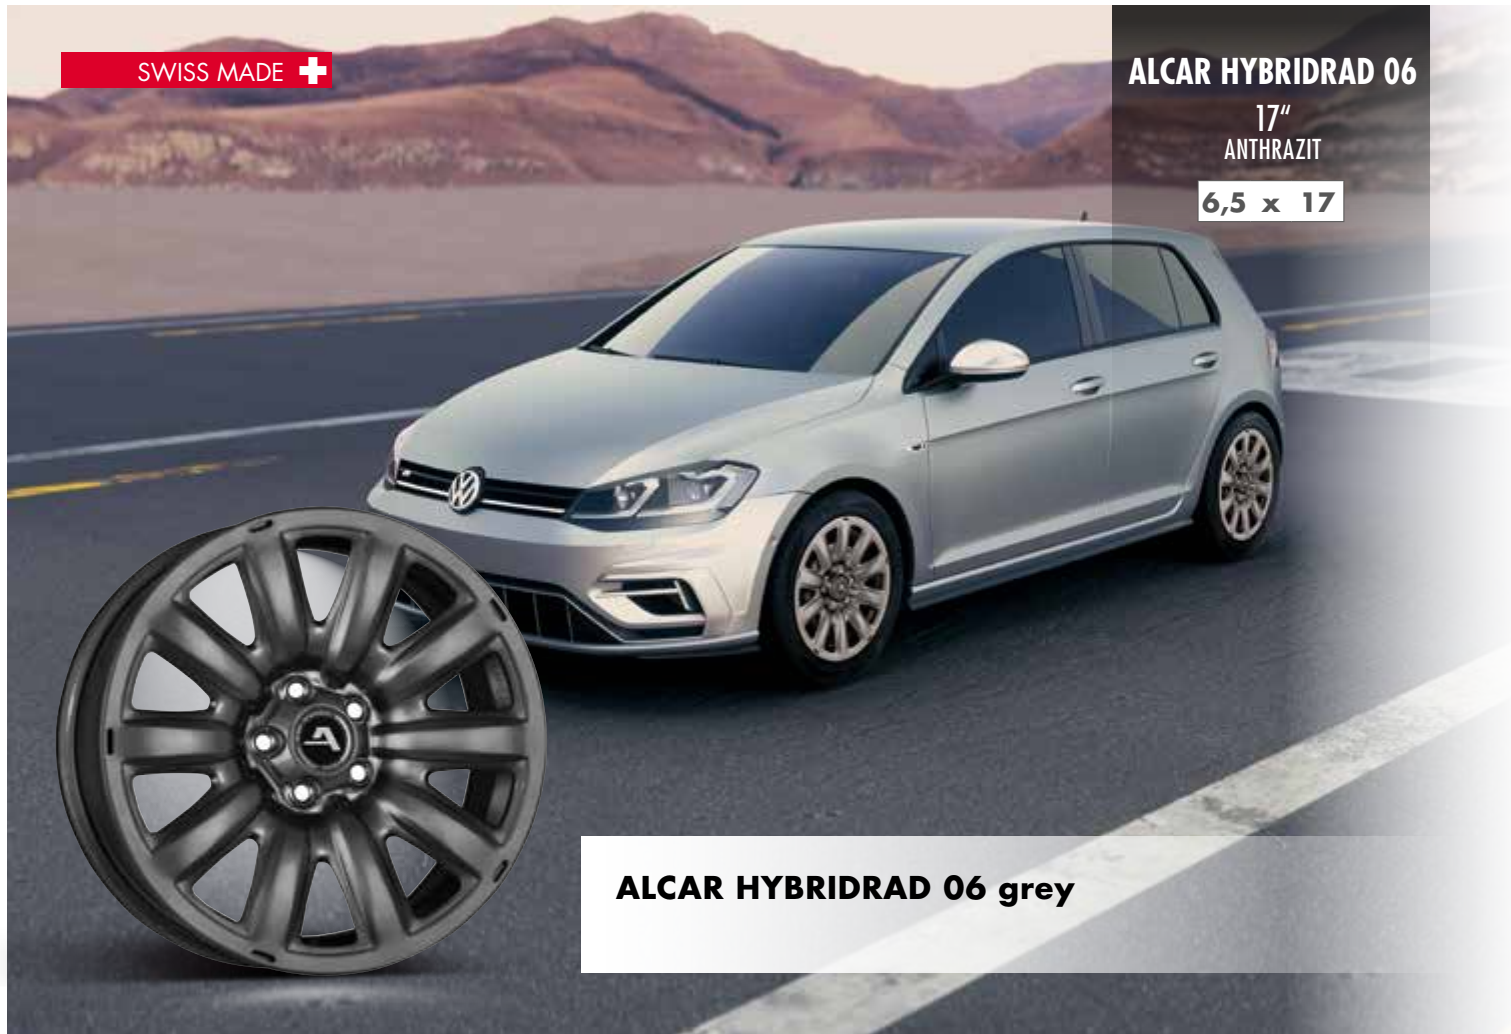

ALCAR HYBRIDRAD 06 grey