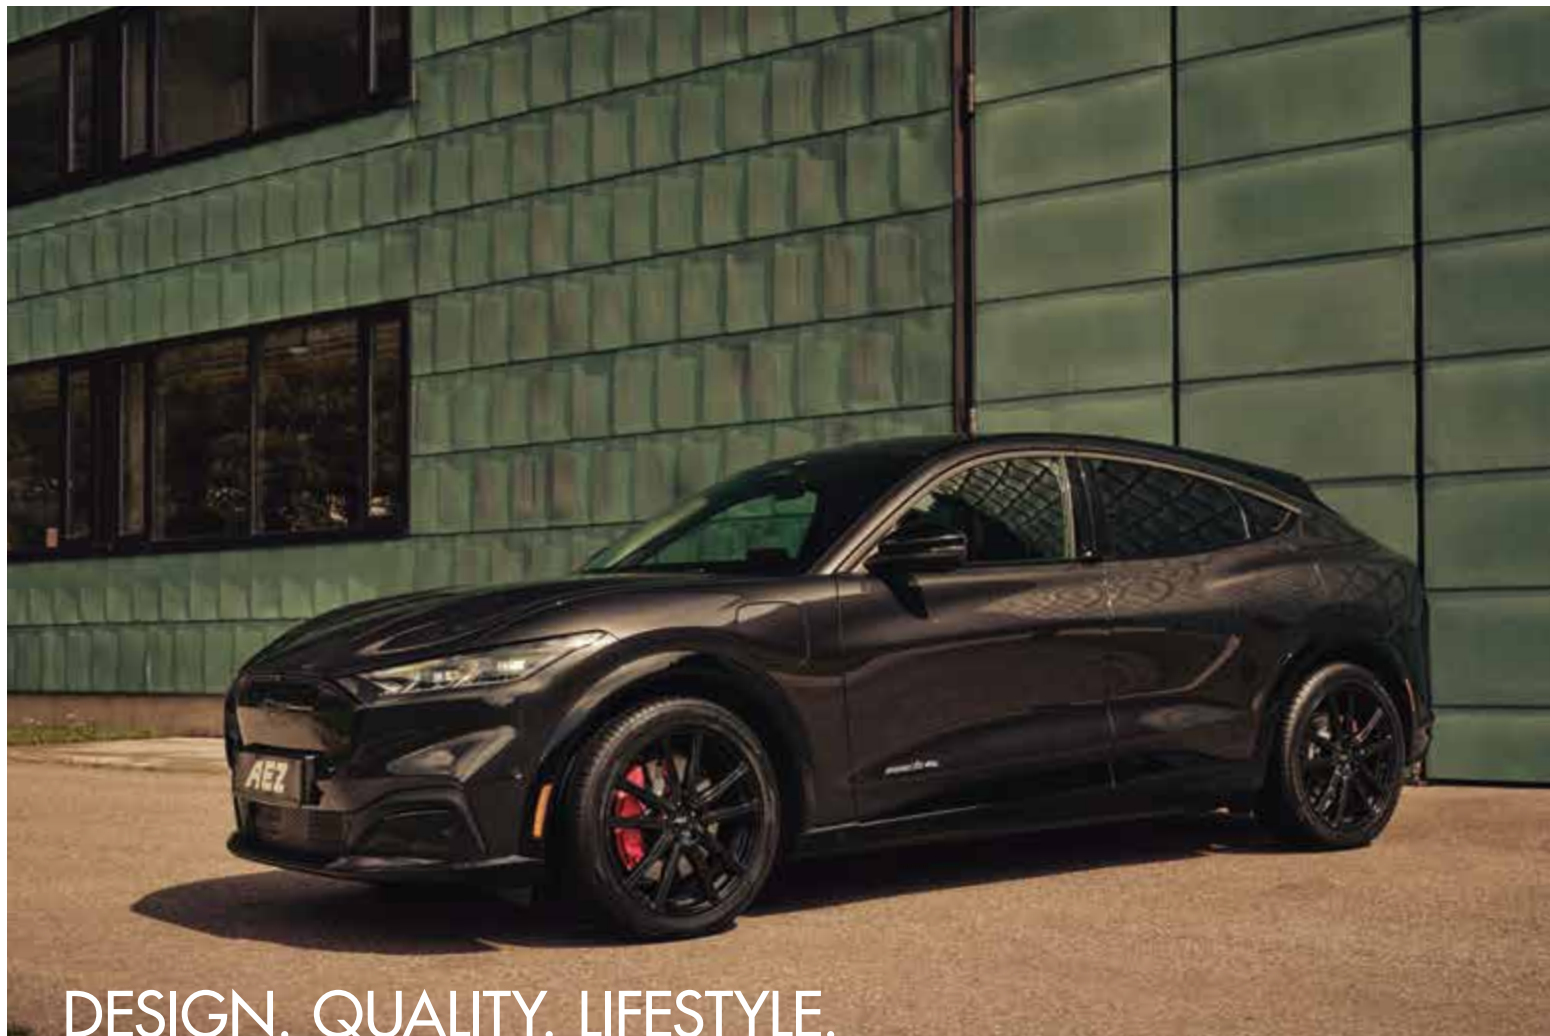

DESIGN. QUALITY. LIFESTYLE.