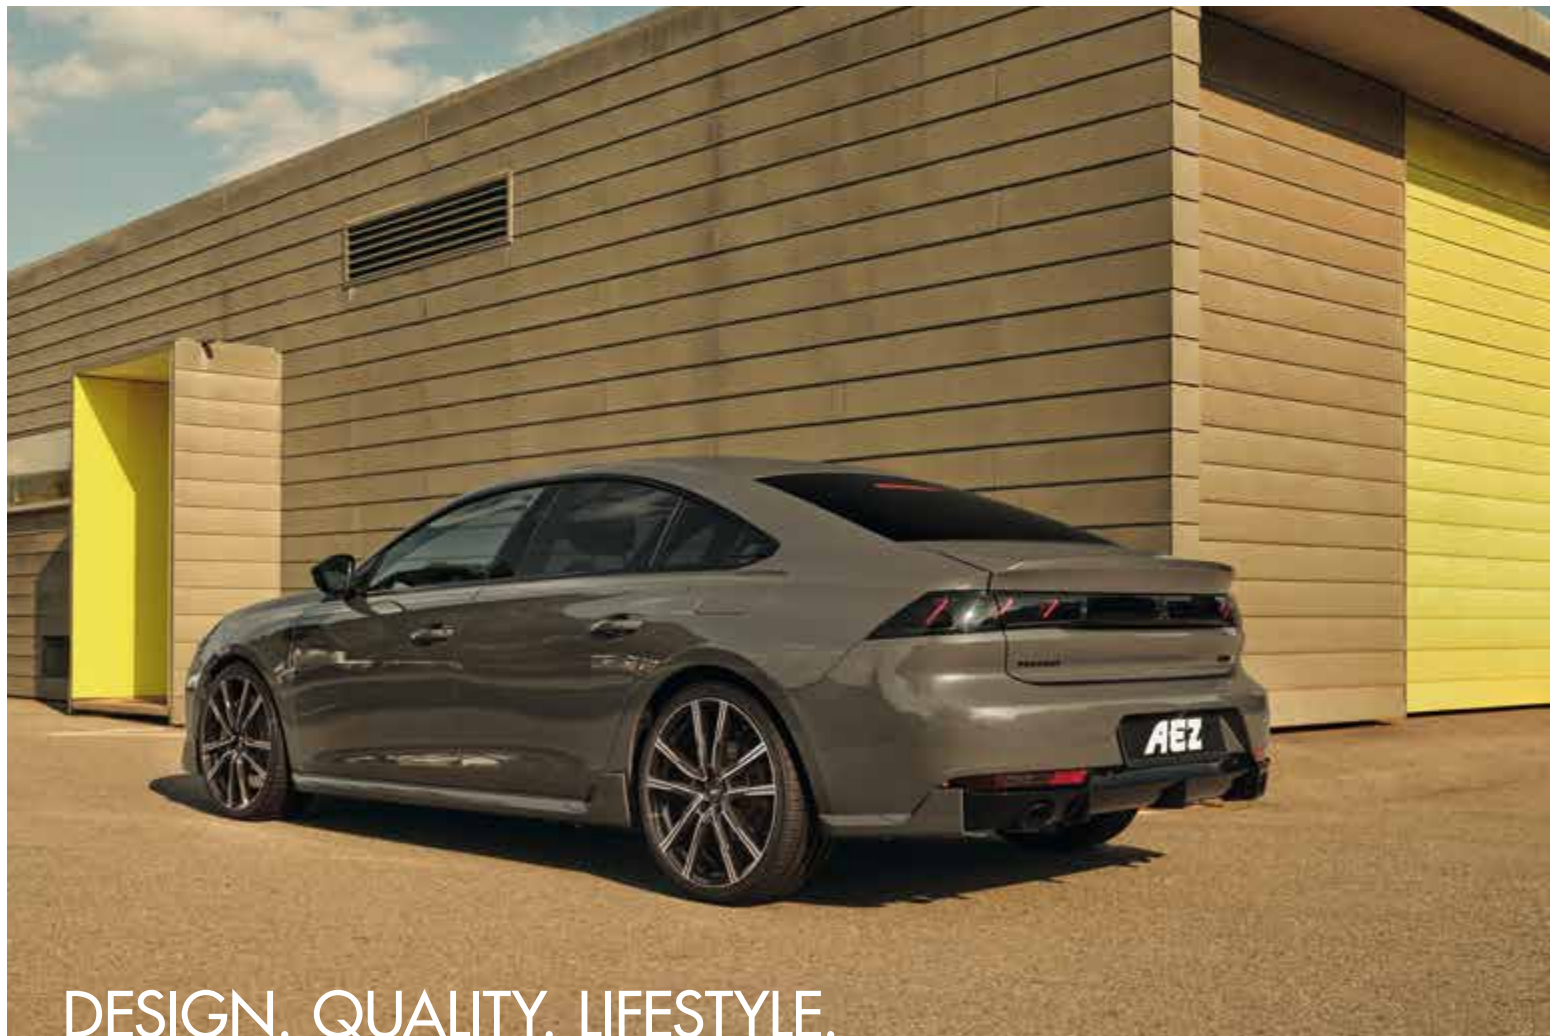

PERFEKT FÜR AUDI & PORSCHE

DESIGN. QUALITY. LIFESTYLE.

AEZ ALASKA black | 20" – 21"

AEZ
AEZ-WHEELS.COM

schwarz glänzend

Dimension
9,0 x 20
11,0 x 20
9,5 x 21
11,5 x 21

PERFEKT FÜR AUDI & PORSCHE

DESIGN. QUALITY. LIFESTYLE.