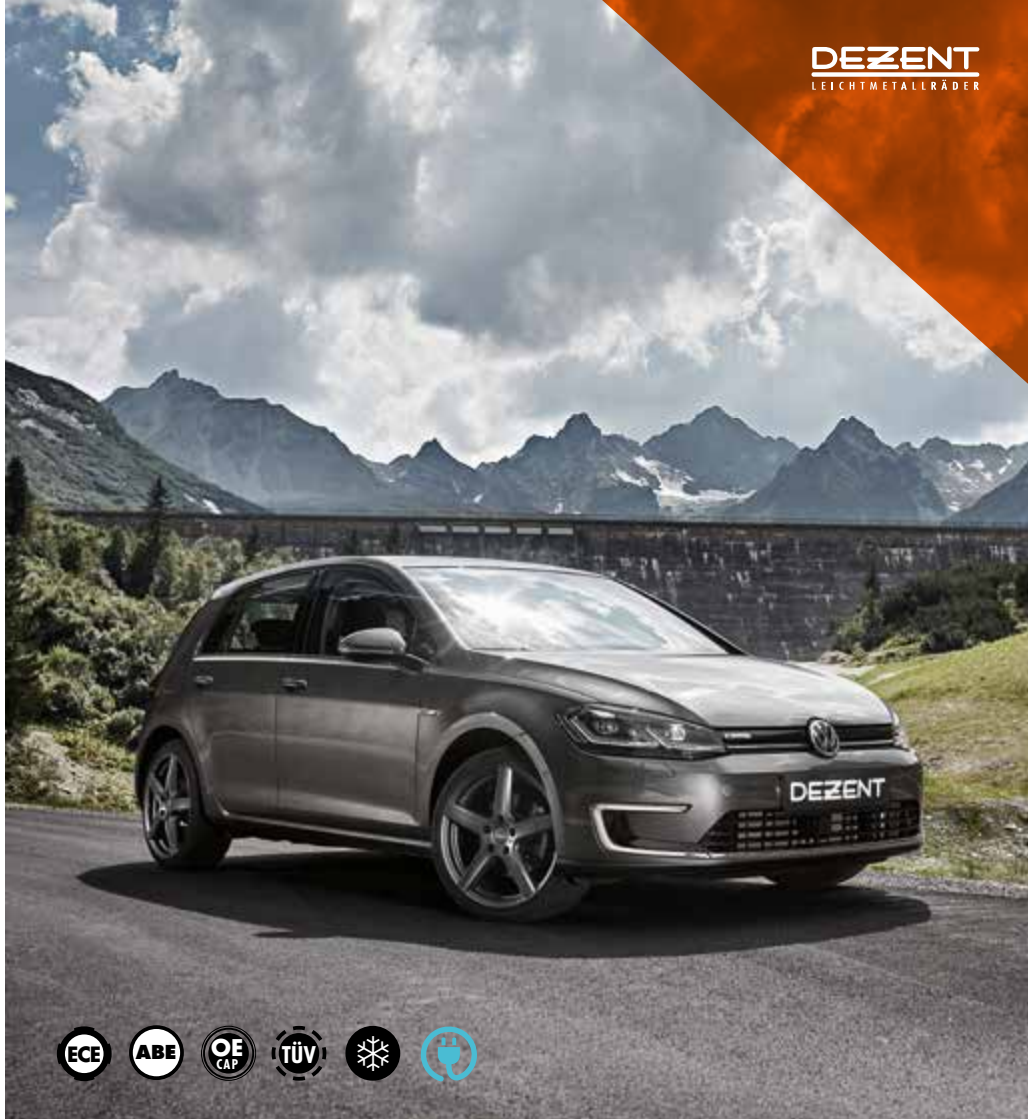

SWISS MADE 

ALCAR HYBRIDRAD 09

16" - 17"
ANTHRAZIT

6,5 x 16

7,0 x 17

ALCAR HYBRIDRAD 09 grey

SWISS MADE 

DOTZ
WHEELS