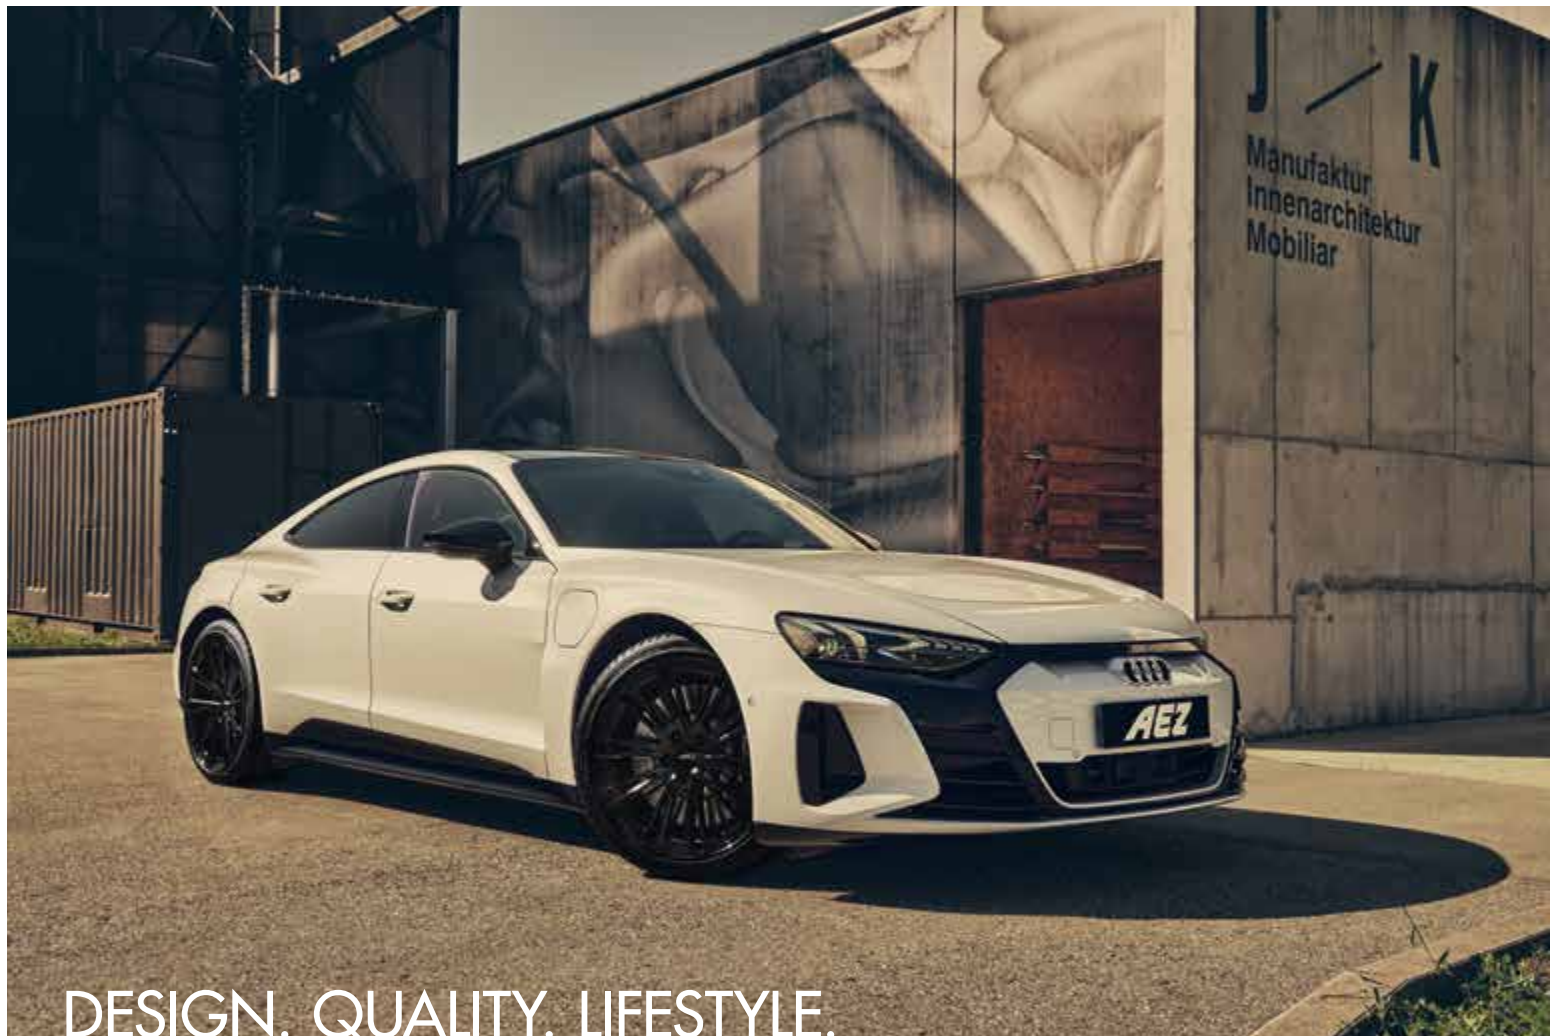

DESIGN. QUALITY. LIFESTYLE.