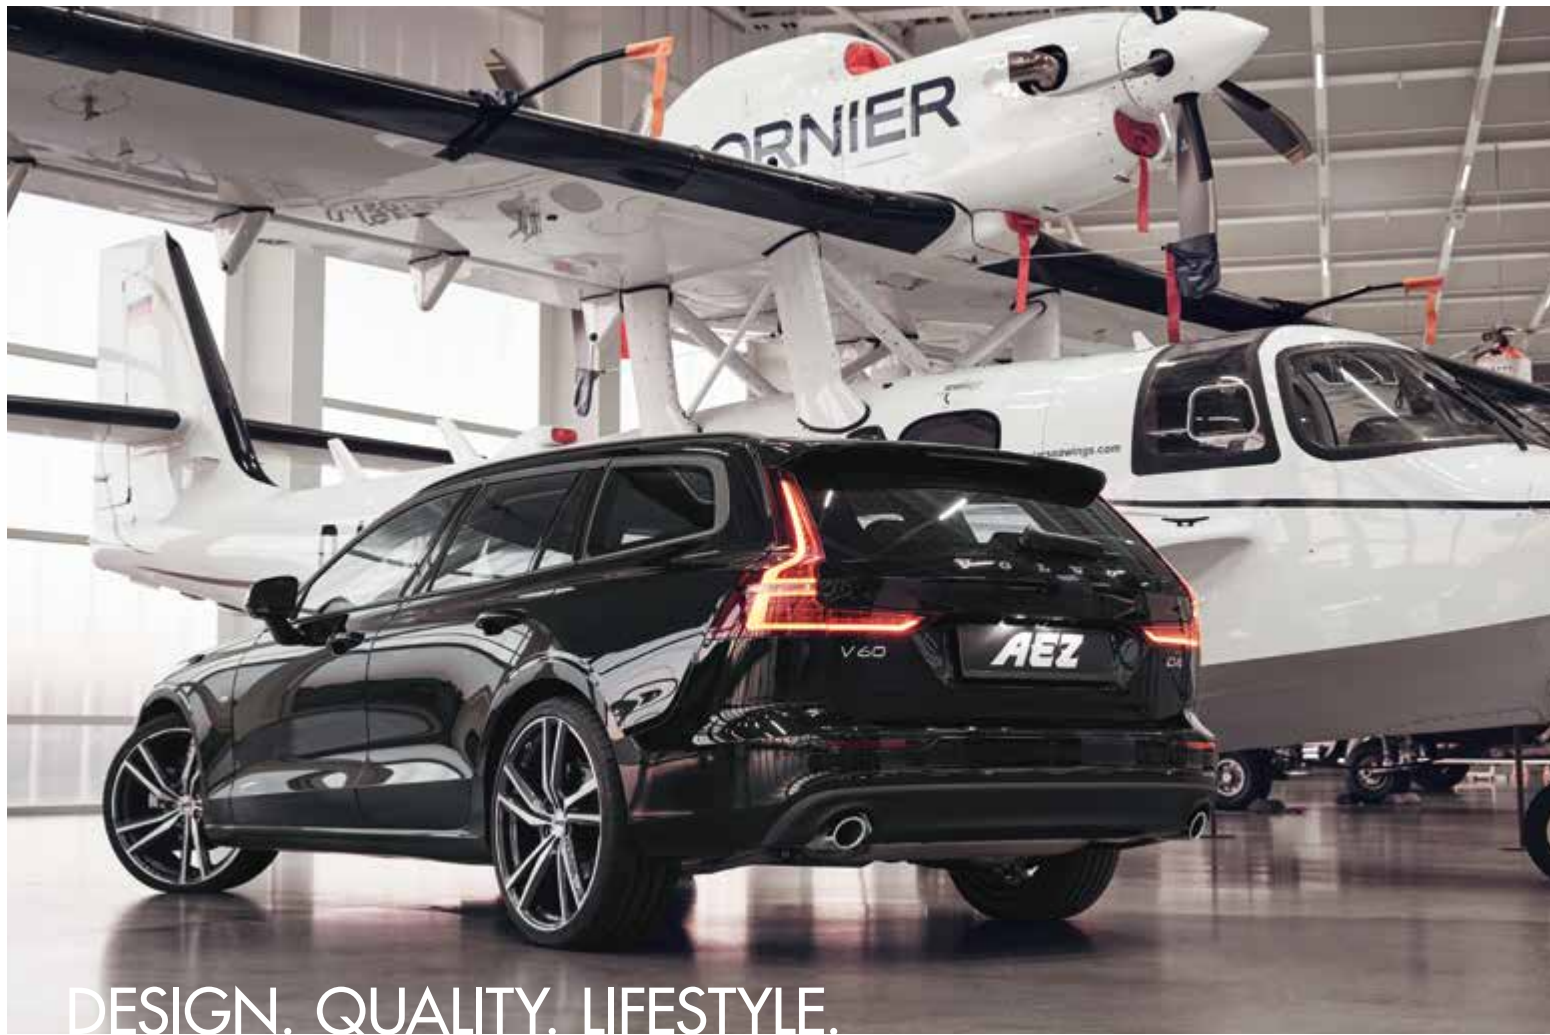

DESIGN. QUALITY. LIFESTYLE.

AEZ KAIMAN dark | 17" – 20"

AEZ
AEZ-WHEELS.COM

gunmetal glänzend/frontpoliert

Dimension
7,5 x 17
8,0 x 18
8,0 x 19
9,0 x 19
8,0 x 20
9,0 x 20

DESIGN. QUALITY. LIFESTYLE.

AEZ NORTH dark | 18" – 21"